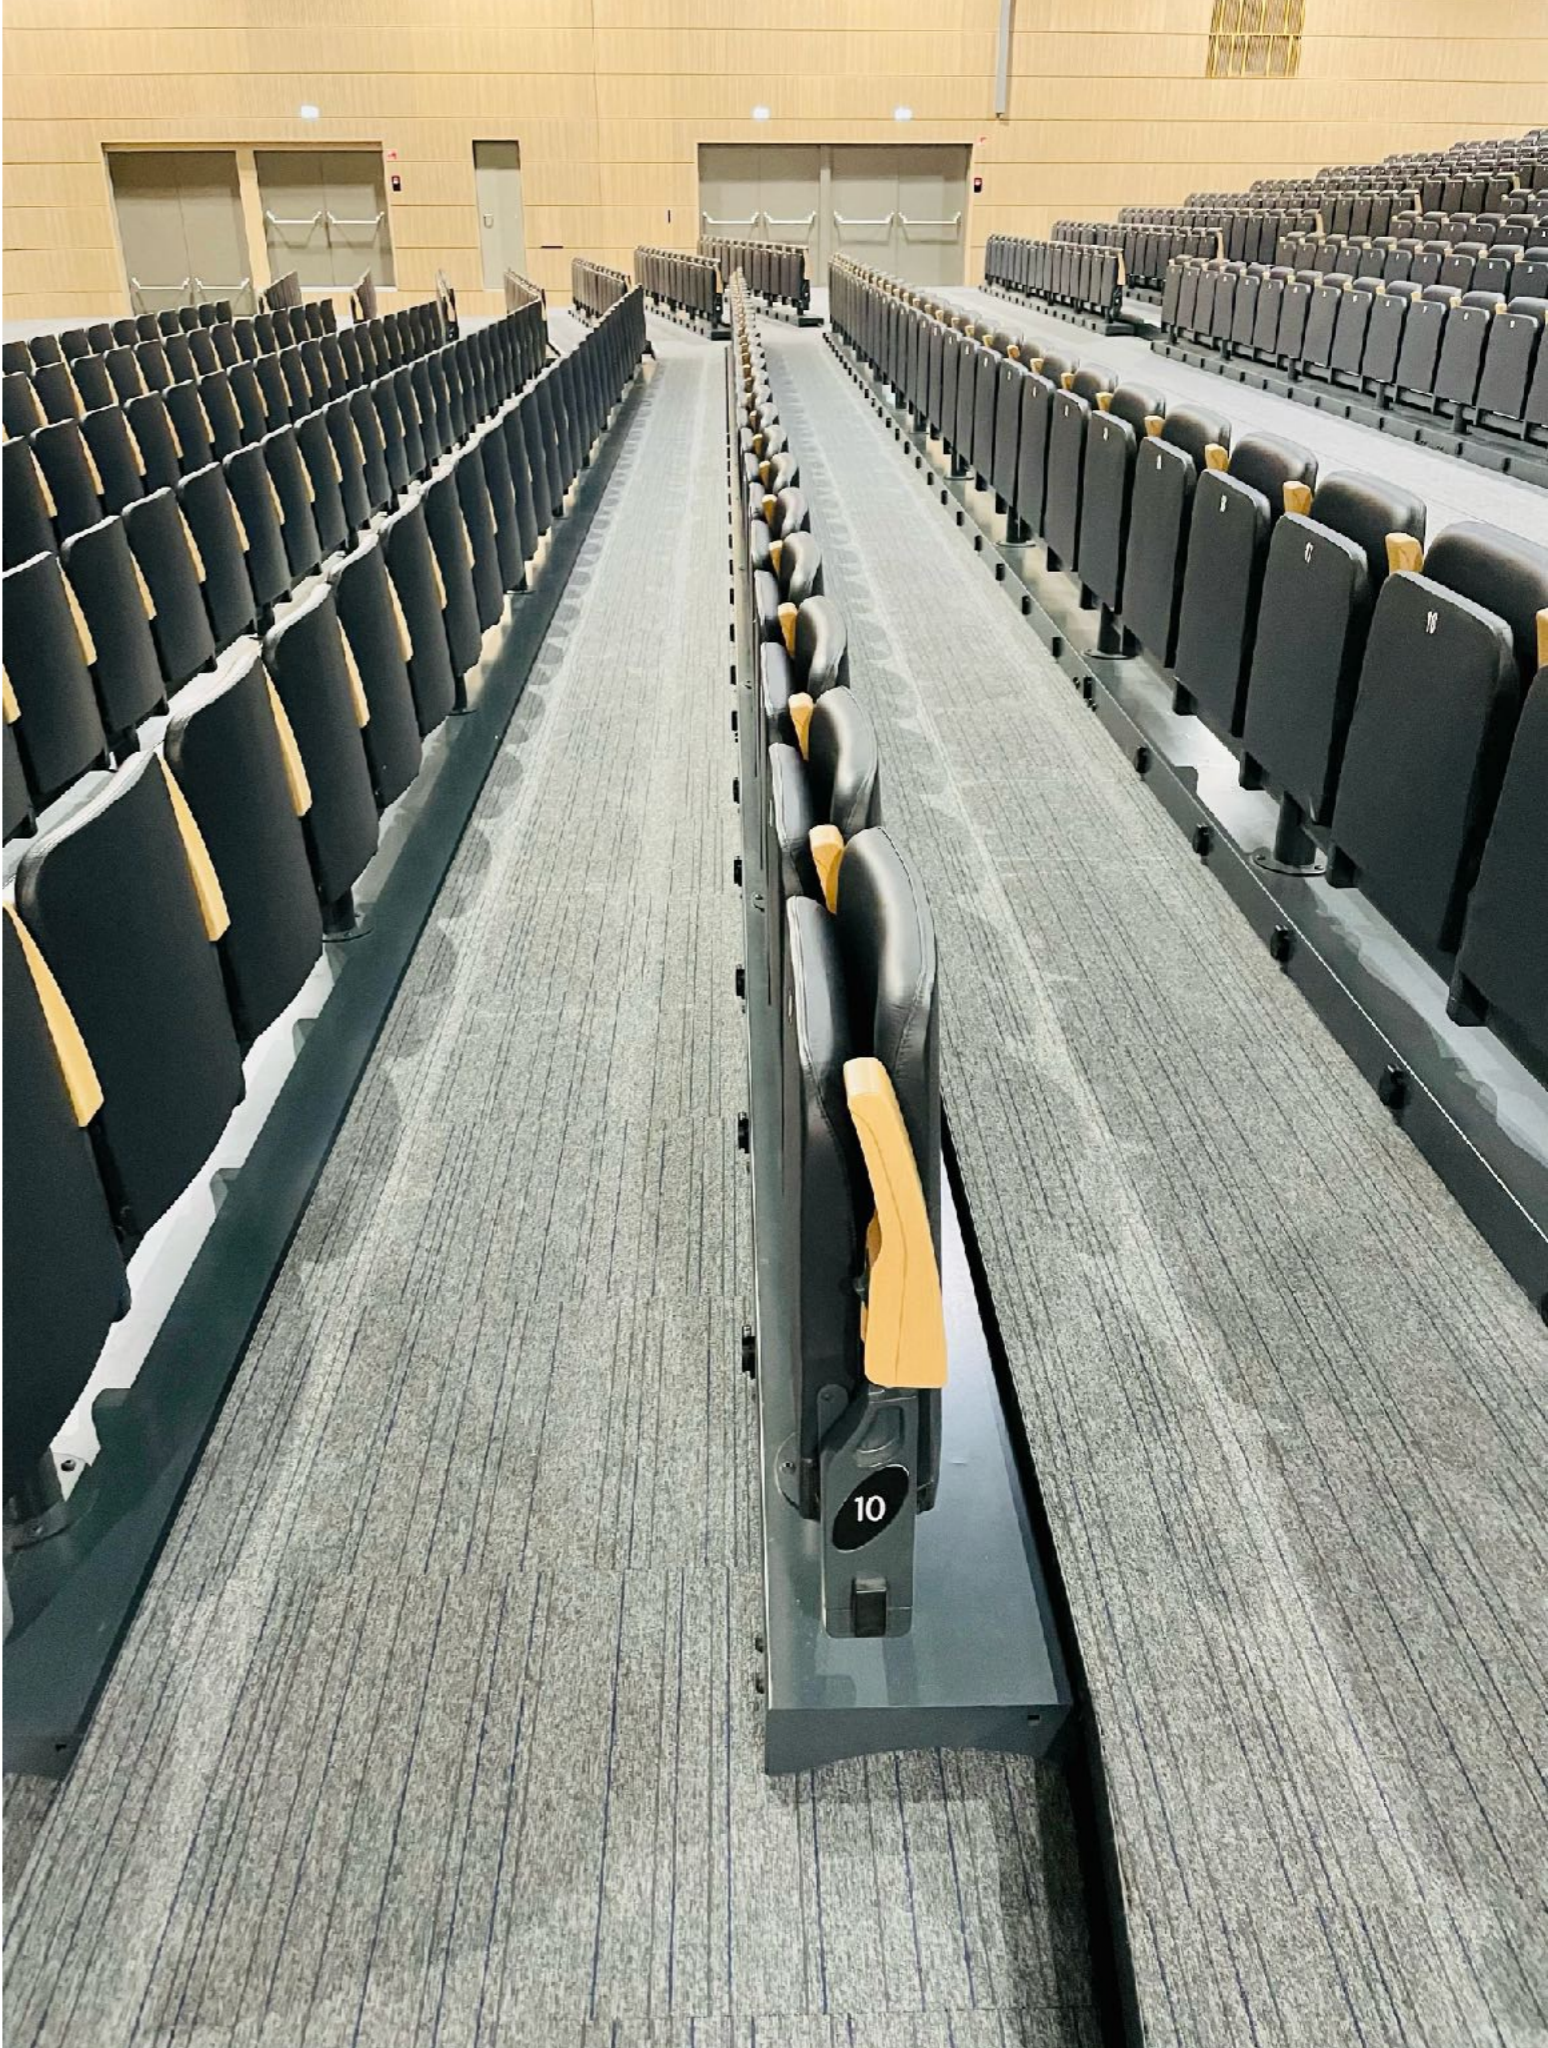

Transformation
Solutions