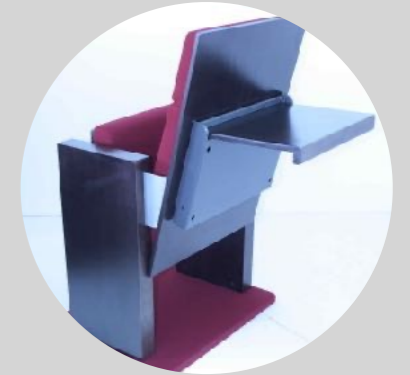

Standard Configuration

Upholstered seat and back with **outer plywood panel**. **Long upholstered boxed aisle & middle standards with Anti Panic Writing Tablet**