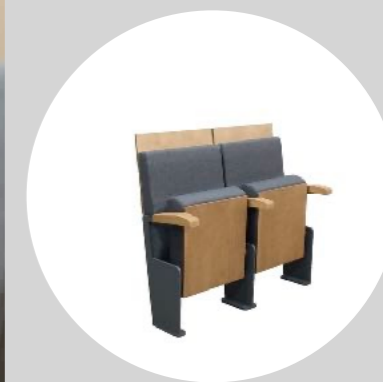

Atelier

BAHIA

Standard Configuration

Laser cut aisle & middle standards with wooden arms.

Upholstered seat and back with outer plywood panel.