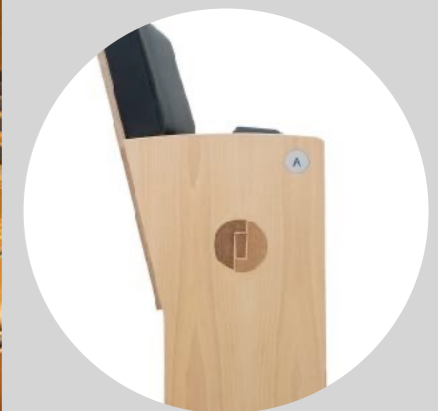

**Overall height:** 955mm

*[Above: Standard Configuration](#)*

**Conference**  
**DAFNE WRITING TABLE Wood**

**Standard Configuration**  
Upholstered seat and back with **Outer Plywood Panel. Long timber aisle & middle standards with Anti Panic Writing Tablet**