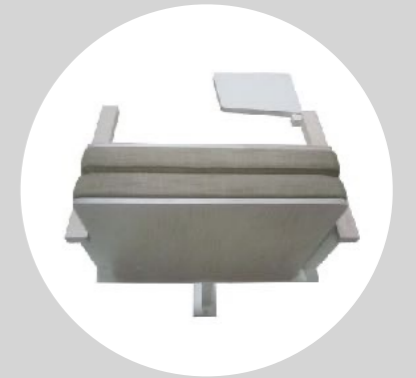

Standard Configuration

Metal aisle & middle standards with wooden arms and writing tablet. Upholstered seat and back with. Central Pedestal.