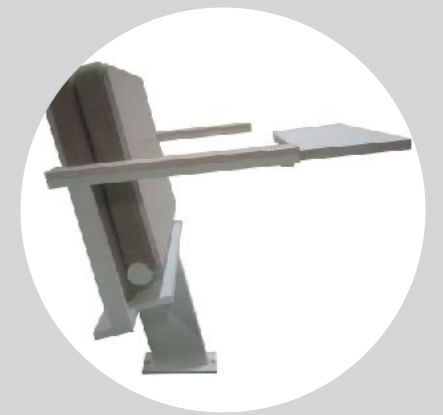

Structure: Metal inner structure for seat & back. Central metal pedestal.

Options: Embroidered logo / Laser engraved logo & numbering.

Envelope 450mm (closed)
650mm (open)

Seat centres: 520-560mm

Overall height: 850mm

Above: Standard Configuration